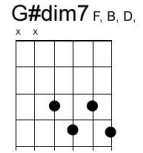

Shine On, Harvest Moon

lyrics by Jack Norworth and music by Nora Bayes-Norworth, 1908)

Em C#m7b5(Em6) B7 B7

Em B7/F# Em/G Am
 The night was mighty dark so you could hardly see,
Em/B C7 B7 B7

For the moon refused to shine.

Em B7/F# Em/G A7

Couple sitting underneath a willow tree,

D(1/2) F#dim7(1/2) A7(1/2) A9(1/2) D7(1/2) F7(1/2) Am(1/2) F7(1/2)

For love they did pine.

D7(1/2) F7(1/2) Am(1/2) F7(1/2) D D

Little maid was kind-a 'fraid of darkness, so she

G G G(1/2) Em7(1/2) D7(1/2) G(1/2)

said, "I guess I'll go."

A7 Bm7 A7 Bm(1/2) B7(1/2)

Boy began to sigh, looked up at the sky, and

Em A7 D G#dim7(1/2) G(1/2)

told the moon his little tale of woe. Oh!

Eaug E7 Eaug E7 A7 A7 A7 A7

Shine on, shine on harvest moon, up in the sky;

D6(1/2) D7(1/2) D6(1/2) D7(1/2) D6(1/2) D7(1/2) D6(1/2) D7(1/2)

I ain't had no lovin' since

G(1/2) D7(1/2) C#dim7(1/2) Bm(1/2) C(1/2) G(1/2) C#dim7(1/2) G(1/2)